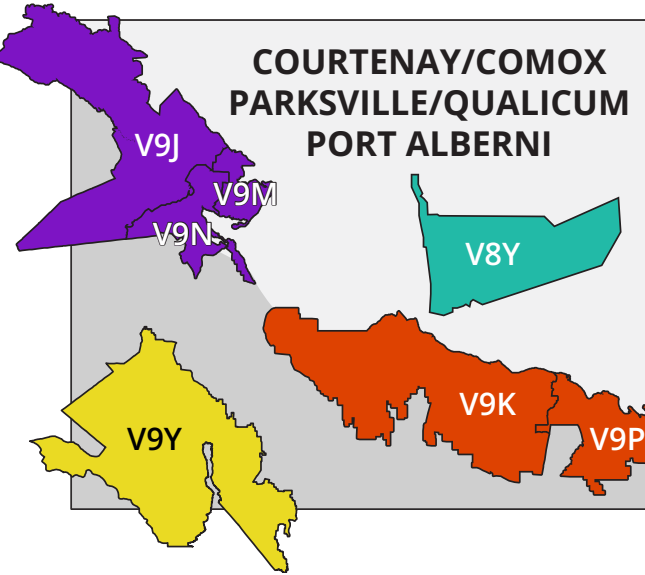

Money \$aver

SOLO PLUS

VANCOUVER ISLAND
BC 2025

REACHING
52.5K
HOMES
PER ISSUE

Covering **7**
Distribution Zones

Zone	Homes
Agassiz	7,500
Duncan	7,500
Sidney/ Central Saanich	7,500
Sooke	7,500
Courtenay	7,500
Port Alberni	7,500
Parksville/ Qualicum	7,500

Approximative Limit Zones

Delivered by

Sustainable Partner
Environment Award

Presented by Canada Post © 2022

TO ADVERTISE:

1.866.993.0600 | DRMGM.com