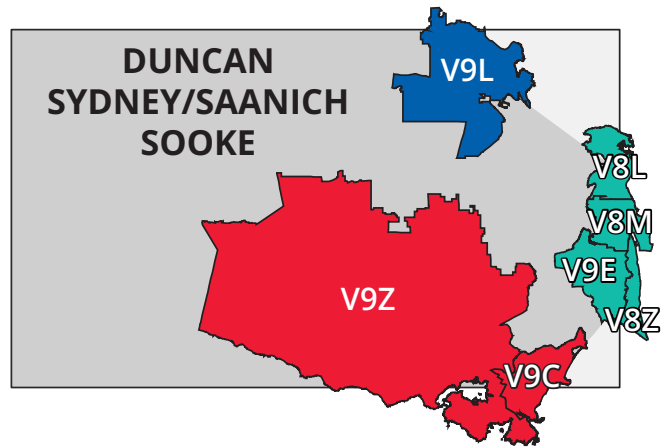

Money \$aver

SOLO PLUS

VANCOUVER ISLAND
BC 2025

REACHING
52.5K
HOMES
PER ISSUE

Covering **7**
Distribution Zones

Zone	Homes
Agassiz	7,500
Duncan	7,500
Sidney/ Central Saanich	7,500
Sooke	7,500
Courtenay	7,500
Port Alberni	7,500
Parksville/ Qualicum	7,500