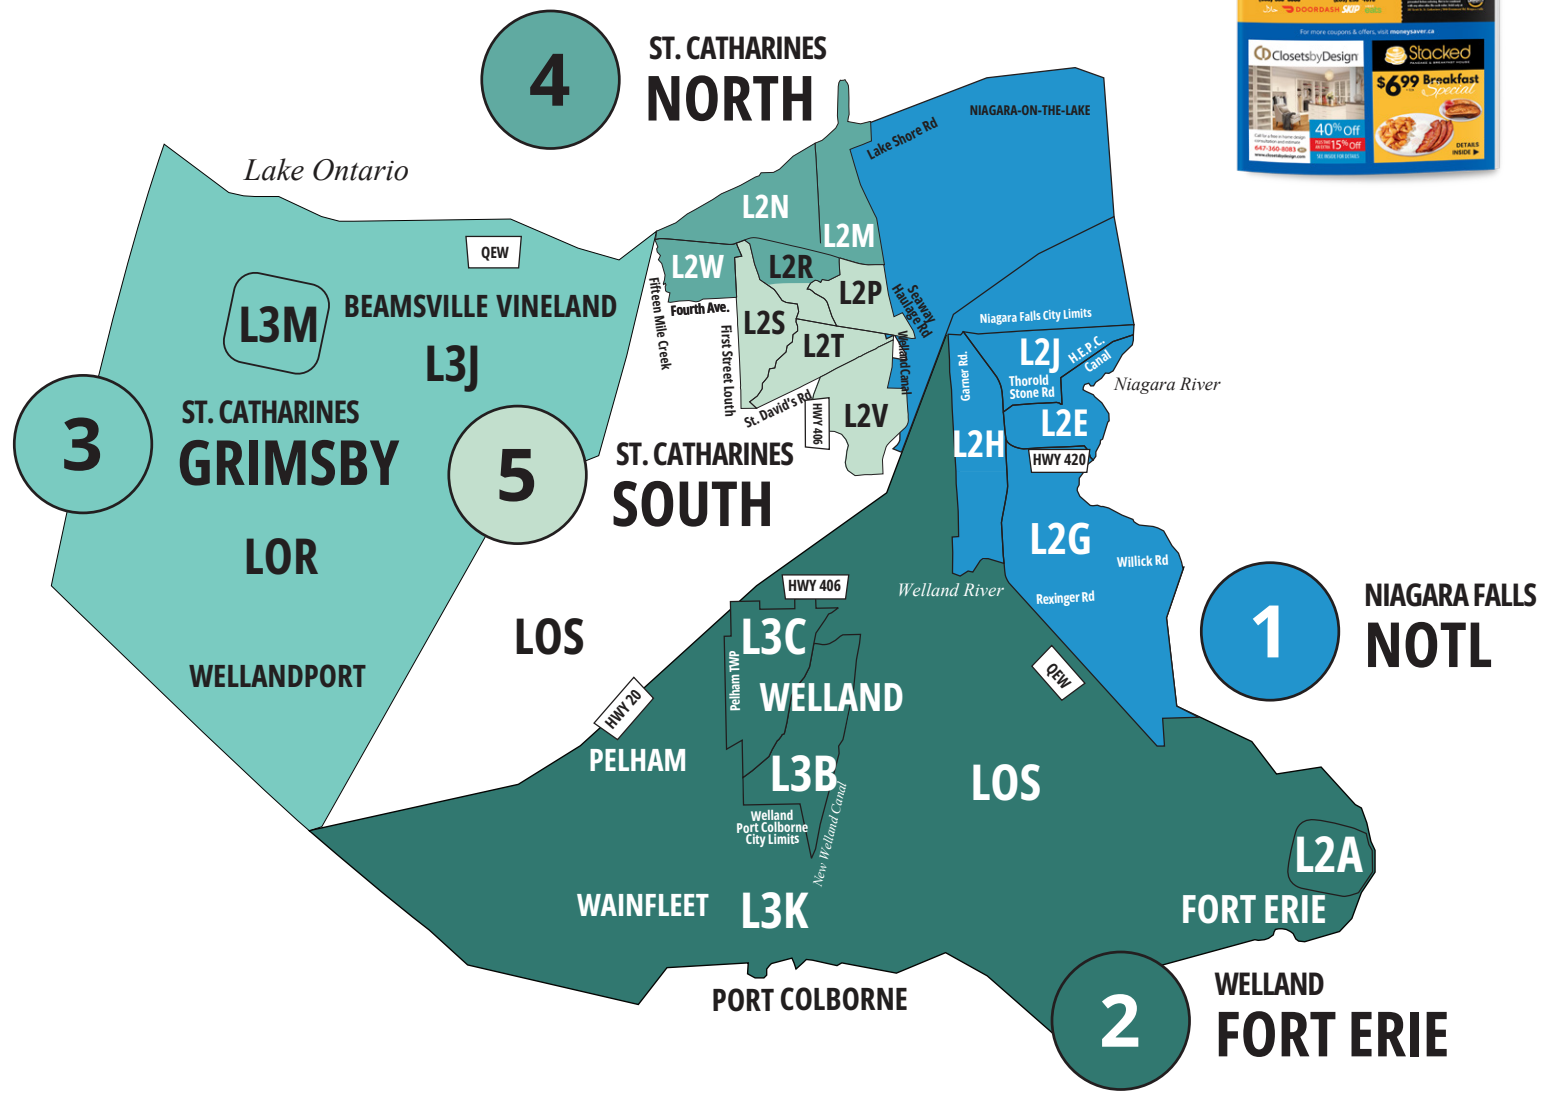

Money \$aver

NIAGARA | MAGAZINE & ENVELOPE DISTRIBUTION 2025

92%
of Canadians
READ
Direct Mail*

88%
of Canadians visit
a store or go online
after receiving a
direct mail piece*

66%
of Canadians
KEEP MAIL
they find useful*

*2018 Deal Nerd Coupon Study. Canada Post, Kantar, SMM Status update 2024.

Money \$aver

NIAGARA | MAGAZINE & ENVELOPE DISTRIBUTION 2025

REACHING
247K
HOMES
PER ISSUE

MAGAZINE

- Reaching 158,000 homes
- Covering 5 distribution zones
- Issued 12x a year

ENVELOPE

- Reaching 87,500 homes
- Covering 7 distribution zones
- Issued 6x a year

TO ADVERTISE:
1.866.993.0600 | DRMG.com

TO ADVERTISE:
1.866.993.0600 | DRMG.com

Money \$aver

NIAGARA | MAGAZINE DISTRIBUTION 2025

MAGAZINE 5 Zones • 158,000 Homes

| # | Zone Description | Homes |
|---|-------------------------|--------|
| 1 | Niagara Falls/NOTL | 45,000 |
| 2 | Fort Erie/Welland | 38,000 |
| 3 | St. Catharines, Grimsby | 25,000 |
| 4 | St. Catharines North | 25,000 |
| 5 | St. Catharines South | 25,000 |