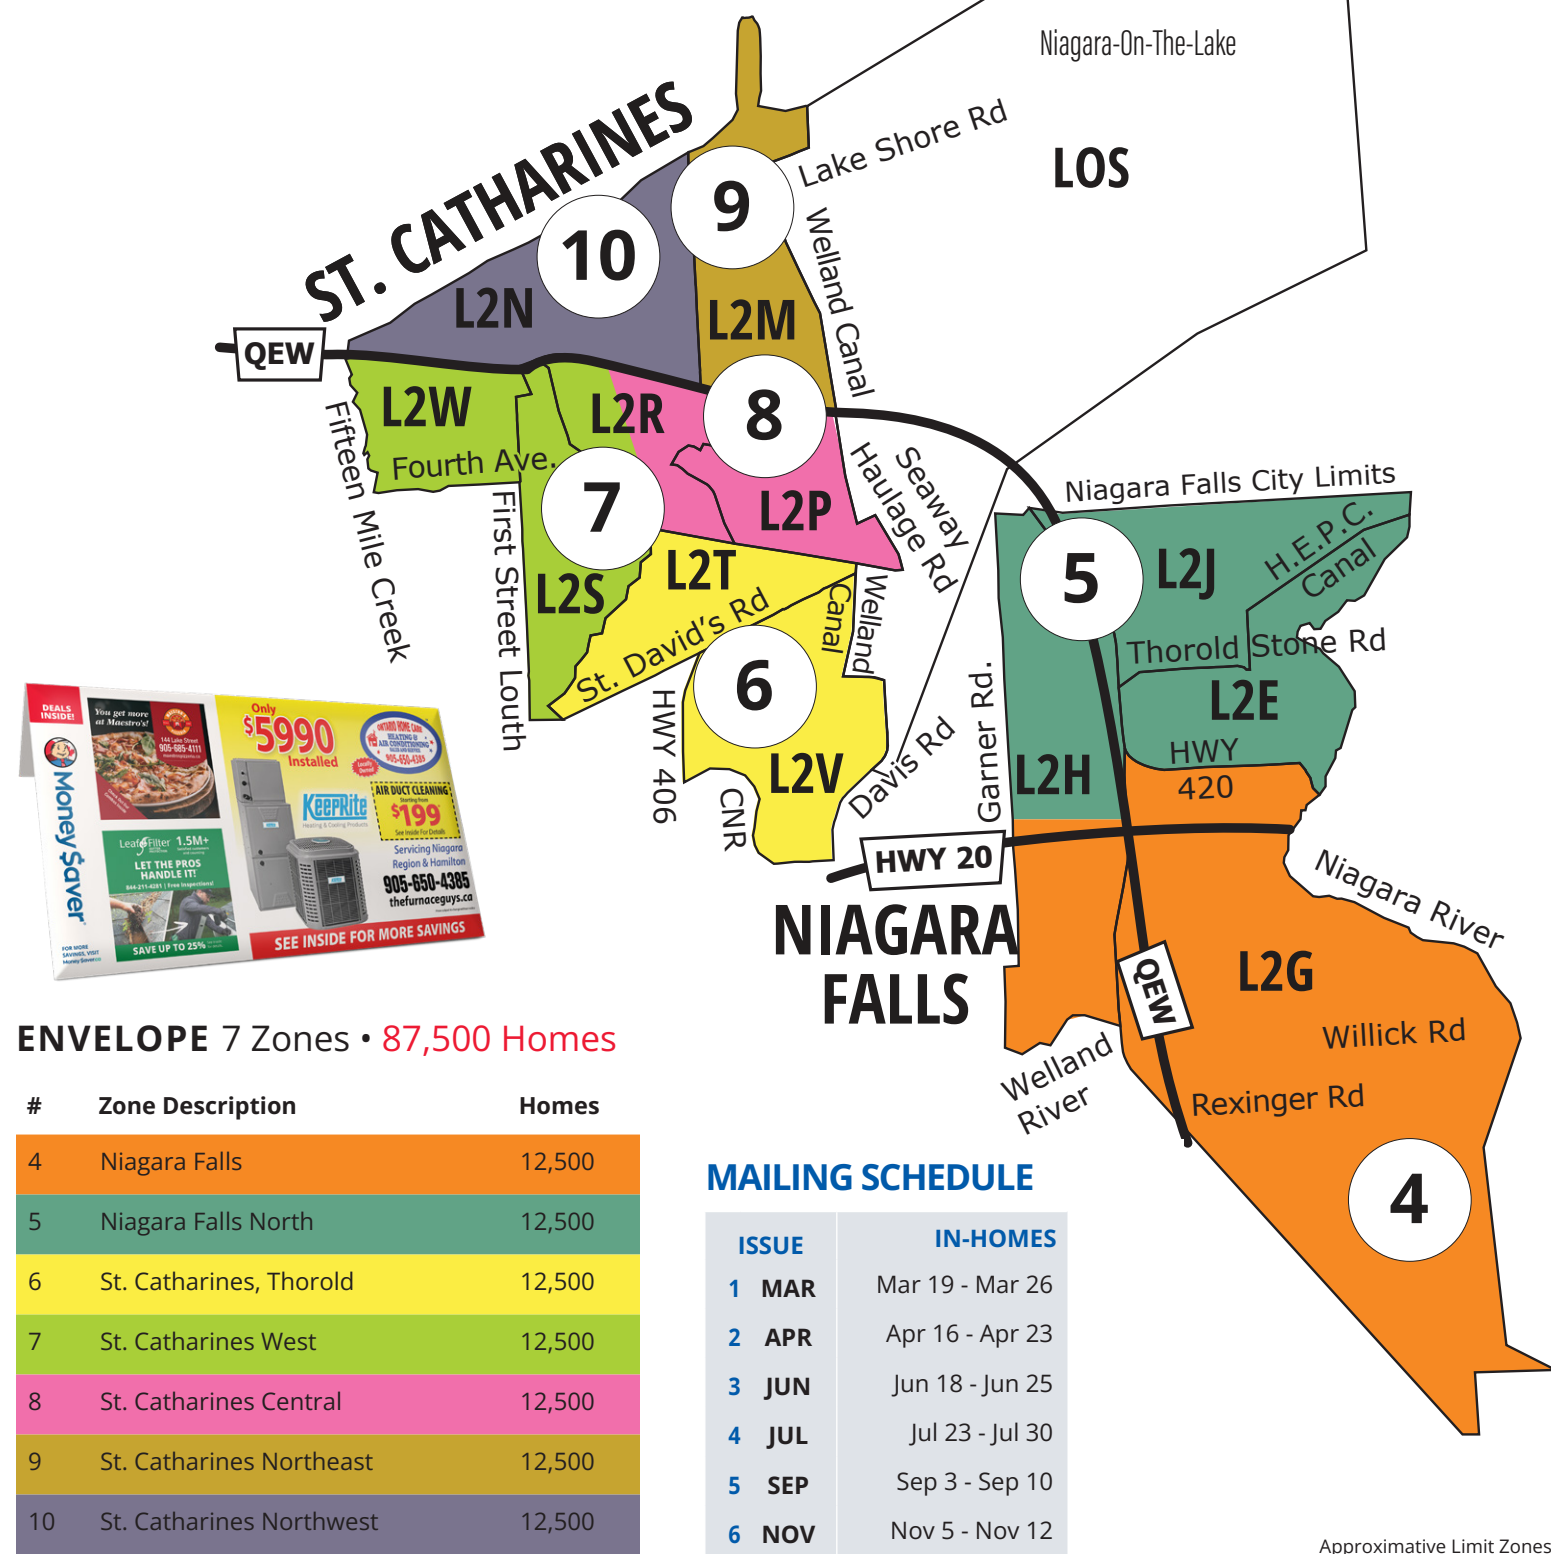

Money $aver

NIAGARA | ENVELOPE DISTRIBUTION 2025

ENVELOPE 7 Zones • 87,500 Homes

#	Zone Description	Homes
4	Niagara Falls	12,500
5	Niagara Falls North	12,500
6	St. Catharines, Thorold	12,500
7	St. Catharines West	12,500
8	St. Catharines Central	12,500
9	St. Catharines Northeast	12,500
10	St. Catharines Northwest	12,500

MAILING SCHEDULE

ISSUE	IN-HOMES
1 MAR	Mar 19 - Mar 26
2 APR	Apr 16 - Apr 23
3 JUN	Jun 18 - Jun 25
4 JUL	Jul 23 - Jul 30
5 SEP	Sep 3 - Sep 10
6 NOV	Nov 5 - Nov 12

Approximative Limit Zones

TO ADVERTISE:
1.866.993.0600 | DRMG.com