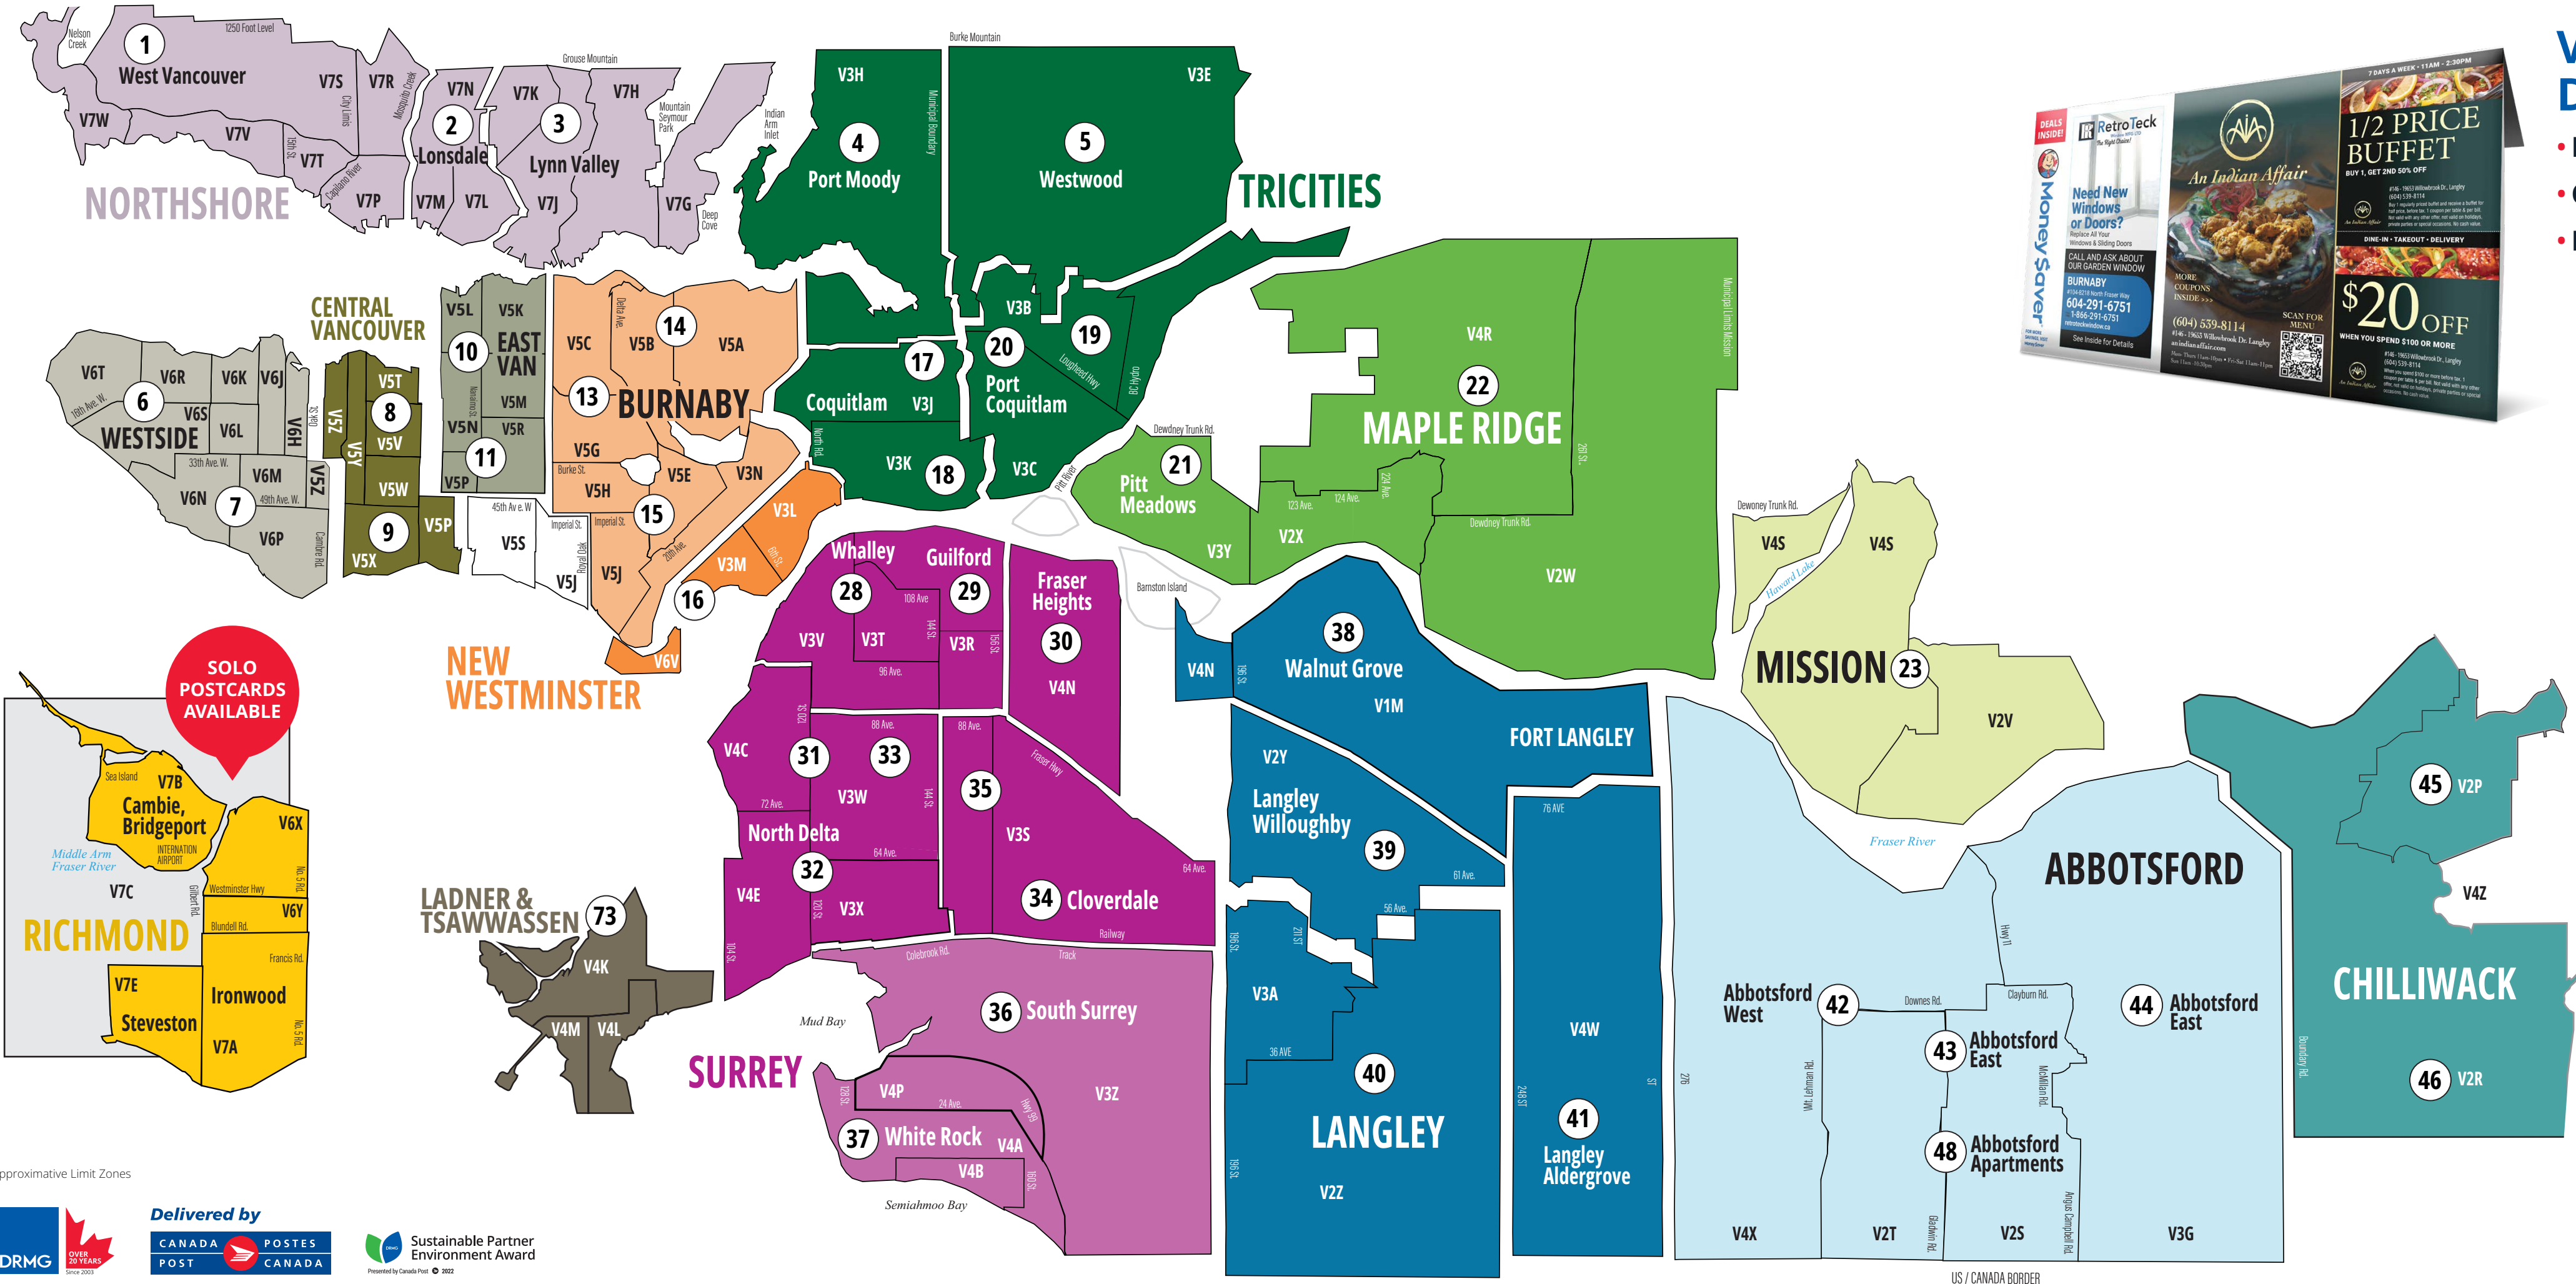

VANCOUVER DISTRIBUTION

- Reaching 525,000
- Covering 43 distribution zones
- Issued 12x a year

VANCOUVER & VICTORIA MAILING SCHEDULE

ISSUE	IN-HOMES
1 JAN	Jan 29 - Feb 5
2 FEB	Feb 26 - Mar 5
3 MAR	Mar 26 - Apr 2
4 APR	Apr 23-30
5 MAY	May 21-28
6 JUN	Jun 18-25
7 JUL	Jul 16-23
8 AUG	Aug 20-27
9 SEP	Sep 17-24
10 OCT	Oct 15-22
11 NOV	Nov 19-26
12 DEC*	Dec 10 - 17

*DECEMBER DISTRIBUTION Vancouver Zones: 21, 22, 23, 28, 29, 30, 31, 32, 33, 34, 35, 36, 37, 38, 39, 40, 41, 42, 43, 44, 45, 46, 48, 73
Victoria Zones: 53, 57, 58, 60

TO ADVERTISE:
1.866.993.0600 | DRMG.com