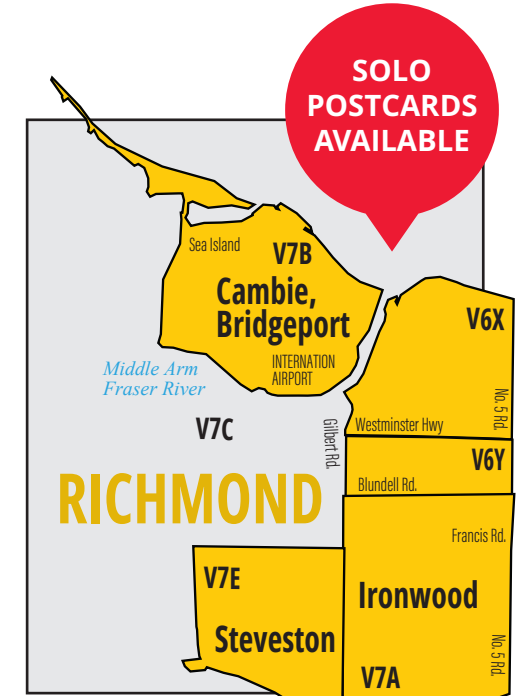

Additional fees applicable for premium stock upgrade.

Delivered by
CANADA POST CANADA

TO ADVERTISE:

1.866.993.0600 | DRMG.com

Money Saver BRITISH COLUMBIA

DISTRIBUTION 2025

REACHING
687.5K
HOMES
PER ISSUE

VANCOUVER
VICTORIA
NANAIMO
KELOWNA

VANCOUVER DISTRIBUTION

- Reaching 525,000
- Covering 43 distribution zones
- Issued 12x a year

VANCOUVER & VICTORIA MAILING SCHEDULE

ISSUE	IN-HOMES
1 JAN	Jan 29 - Feb 5
2 FEB	Feb 26 - Mar 5
3 MAR	Mar 26 - Apr 2
4 APR	Apr 23-30
5 MAY	May 21-28
6 JUN	Jun 18-25
7 JUL	Jul 16-23
8 AUG	Aug 20-27
9 SEP	Sep 17-24
10 OCT	Oct 15-22
11 NOV	Nov 19-26
12 DEC*	Dec 10 - 17

*DECEMBER DISTRIBUTION Vancouver Zones: 21, 22, 23, 28, 29, 30, 31, 32, 33, 34, 35, 36, 37, 38, 39, 40, 41, 42, 43, 44, 45, 46, 48, 73
Victoria Zones: 53, 57, 58, 60

TO ADVERTISE:
1.866.993.0600 | DRMG.com