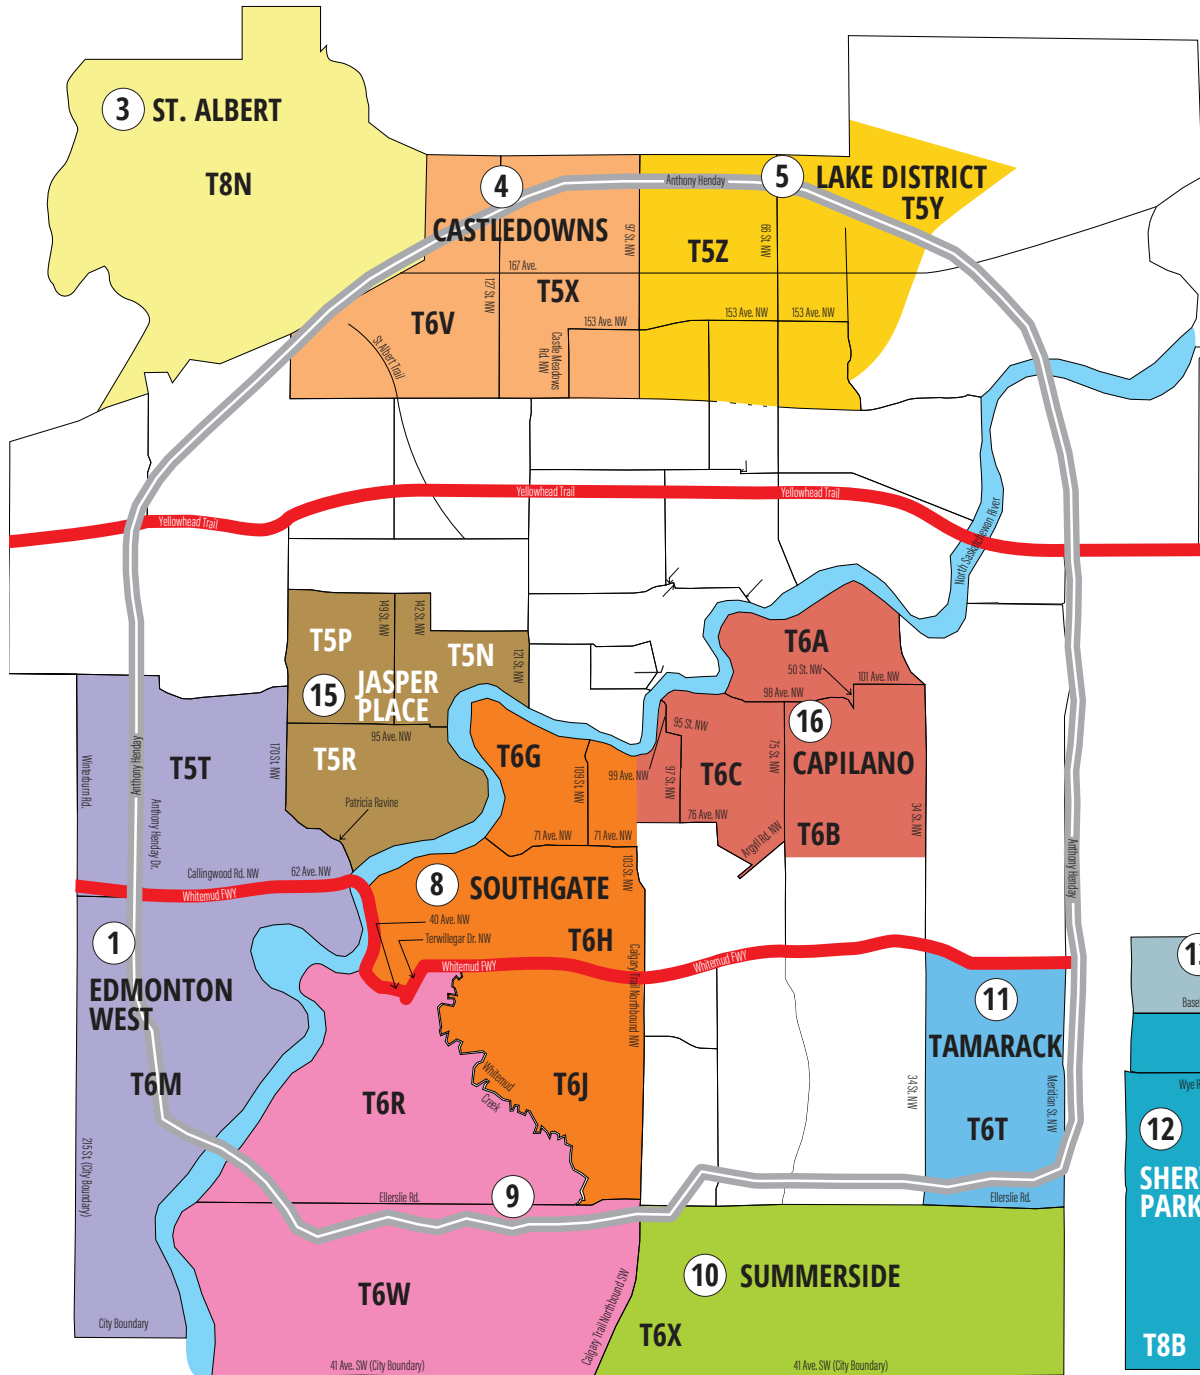

Money \$aver

EDMONTON | DISTRIBUTION 2024

REACHING
150K
HOMES
PER ISSUE

Covering 12 Distribution Zones

- 01 Edmonton West
- 03 St. Albert
- 04 Castledowns
- 05 Lake District, Clareview
- 08 Lendrum, Southgate
- 09 Riverbend, Terwilliger, Windermere
- 10 Summerside
- 11 Tamarack
- 12 Sherwood Park
- 13 Sherwood Park Ardrossan
- 15 Jasper Place, Buena Vista, Glenora, Downtown Fringe
- 16 Capilano, Bonnie Doon

Approximative Limit Zones

TO ADVERTISE:
1.866.993.0600 | DRMG.com

EDMONTON

DISTRIBUTION
2024

Publication Specs

Cover Options

FRONT COVER
6.5" x 5.875"

DOUBLE FEATURE PANEL
2.7" x 5.375"

FLYER 2-PANEL
10.5" x 8.25"
Folds: 5.25" x 8.25"

FLYER 3-PANEL
10.5" x 8.25"
Folds: 3.56" x 8.25"

MENU 3-PANEL
16" x 8.25"
Folds: 5.396" x 8.25"

MENU 4-PANEL
16" x 8.25"
Folds: 4.06" x 8.25"

- Reaching 150,000 homes
- Covering 12 distribution zones
- Issued 11x a year

Distribution

01	Edmonton West	12,500 homes	T5T, T6M
03	St. Albert	12,500 homes	T8N
04	Castledowns	12,500 homes	T5X, T6V
05	Lake District, Clareview	12,500 homes	T5Y, T5Z
08	Lendrum, Southgate	12,500 homes	T6G, T6H, T6J
09	Riverbend, Terwilliger, Windermere	12,500 homes	T6R, T6W
10	Summerside	12,500 homes	T6X
11	Tamarack	12,500 homes	T6T
12	Sherwood Park	12,500 homes	T8A, T8B
13	Sherwood Park Ardrossan	12,500 homes	T8A, T8E, T8H
15	Jasper Place, Buena Vista, Glenora, Downtown Fringe	12,500 homes	T5N, T5P, T5R
16	Capilano, Bonnie Doon	12,500 homes	T6A, T6B, T6C